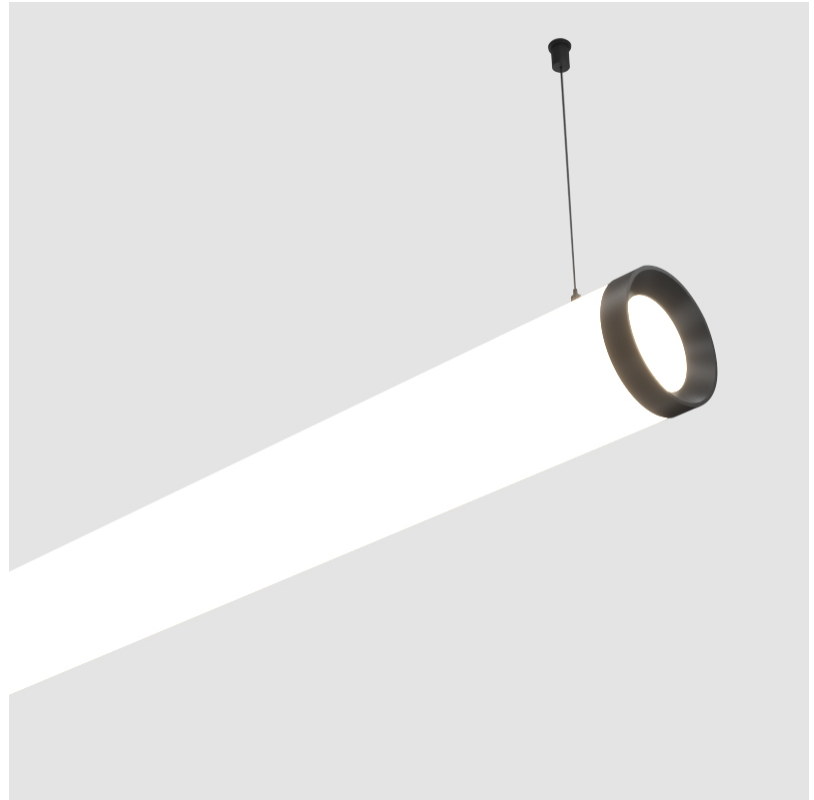

GENERAL

Series: Bunga Plus
Partner: Prolicht
Division: Architectural
Installation: Suspension
Product Type: Linear Profiles
Mounting Location: Ceiling

PHYSICAL

Shape: Cylinder
Length (mm): 2058
Length (in): 81
Width (mm): 115
Width (in): 4 1/2
Height (mm): 115
Height (in): 4 1/2
Max. Overall Height (mm): 2115
Max. Overall Height (in): 83 1/4
Weight (kg): 6.492
Weight (lbs): 14.312
Diffuser: PMMA - Opal
Fixture Finish: SSR / BKV / CWI / CRY / HAB / UFT / ITA / RUA / FTG / MYG / LOD / PUS / FRO / FUP / KIA / POP / BLS / SPG / MEY / GOH / CHC / COM / ABZ / JAG / OBR / MOS / ROR
Fixture Material: PMMA / Aluminum
Cable Details: 2000mm or 4000mm Transparent Cable
Upon Request: Cable colour - White / Black / Orange / Red

ELECTRICAL

Lamp Type: LED (Zhaga Standard)
Input Wattage (W): 35
Total Output Wattage (W): 28 / 22.8 (3500K)
Dimming: Non-Dimming / Phase Dimming (120Vac only) / 0-10V Dimming
Driver Included: Yes
Driver Location: Integrated
Driver Type: Constant Current - 120 / 277Vac
Driver Class: Class 2
Input Voltage (V): 120 - 277
Constant Current (MA): 350 / 500 (3500K)

LED

Color Temperature (°K): 3000 / 3500 / 4000
Max. Delivered Lumen (lm): 3870 / 4008 / 4090
CRI: >80 CRI
Lamp Life (hrs): 50000

OPTICAL

RATINGS AND CERTIFICATIONS

Certified By: Certified for North American Standards
IP rating: IP20