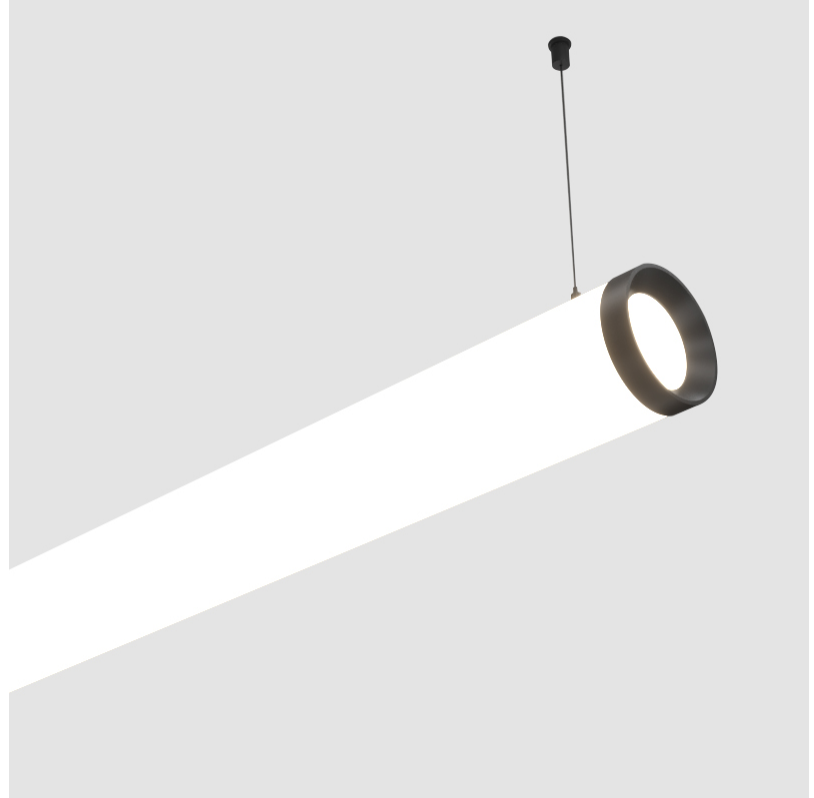

GENERAL

Series: Bunga Plus
Brand: Prolicht
Division: Architectural
Mounting Type: Suspension
Mounting Location: Ceiling
Subcategory: Profile

PHYSICAL

Shape: Cylinder
Length (mm): 1218
Length (in): 47 ¹⁵/₁₆
Width (mm): 115
Width (in): 4 ¹/₂
Height (mm): 115
Height (in): 4 ¹/₂
Max. Overall Height (mm): 2115
Max. Overall Height (in): 83 ¹/₄
Light Distribution: Omnidirectional
Weight (kg): 4.309
Weight (lbs): 9.499
Diffuser: PMMA - Opal
Fixture Finish: SSR / BKV / CWI / CRY / HAB / UFT / ITA / RUA / FTG / MYG / LOD / PUS / FRO / FUP / KIA / POP / BLS / SPG / MEY / GOH / GUM / CHC / COM / ABZ / JAG / OBR / MOS / ROR
Fixture Material: Aluminum
Cable Details: 2000mm or 6000mm Transparent Cable
Upon Request: Cable colour - White / Black / Orange / Red

ELECTRICAL

Lamp Type: LED (Zhaga Standard)
Input Wattage (W): 20
Total Output Wattage (W): 16 / 12.8 (3500K)
Dimming: Non-Dimming / Phase Dimming (120Vac only) / 0-10V Dimming
Driver Included: Yes
Driver Location: Integrated
Driver Type: Constant Current - 120 / 277Vac
Driver Class: Class 2
Input Voltage (V): 120 - 277
Constant Current (MA): 350 / 400 (3500K)

LED

Color Temperature (°K): 3000 / 3500 / 4000
Max. Delivered Lumen (lm): 2210 / 2293 / 2340
CRI: >80 CRI
Lamp Life (hrs): 50000

OPTICAL

RATINGS AND CERTIFICATIONS

Certified By: Certified for North American Standards
IP rating: IP20