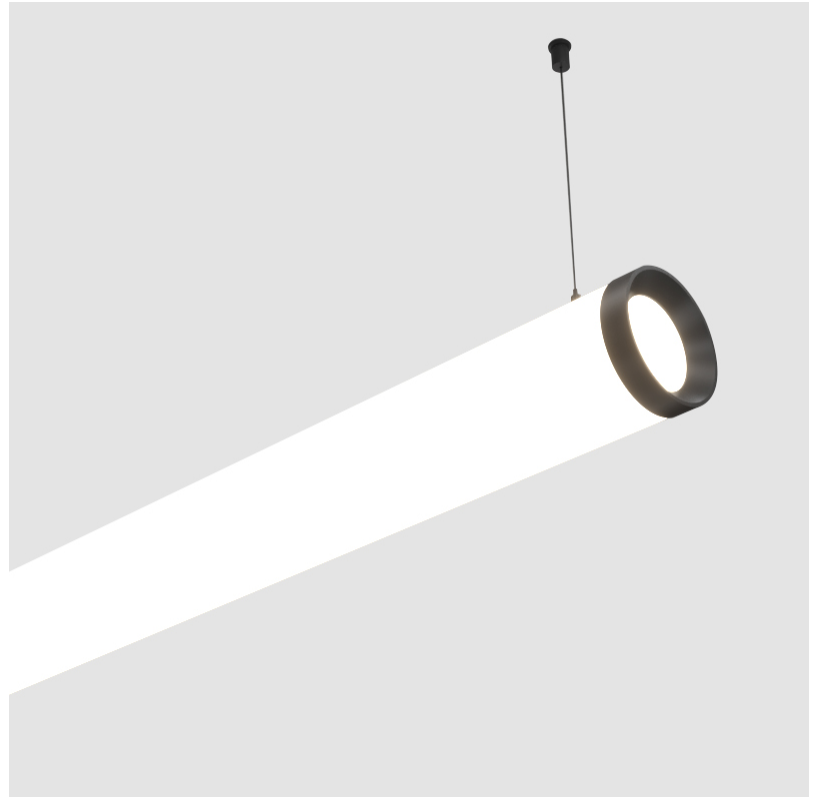

GENERAL

Series: Bunga Plus
Partner: Prolicht
Division: Architectural
Installation: Suspension
Product Type: Linear Profiles
Mounting Location: Ceiling

PHYSICAL

Shape: Cylinder
Length (mm): 1218
Length (in): 47 ¹⁵/₁₆
Width (mm): 115
Width (in): 4 1/2
Height (mm): 115
Height (in): 4 1/2
Max. Overall Height (mm): 2115
Max. Overall Height (in): 83 1/4
Weight (kg): 4.309
Weight (lbs): 9.499
Diffuser: PMMA - Opal
Fixture Finish: SSR / BKV / CWI / CRY / HAB / UFT / ITA / RUA / FTG / MYG / LOD / PUS / FRO / FUP / KIA / POP / BLS / SPG / MEY / GOH / CHC / COM / ABZ / JAG / OBR / MOS / ROR
Fixture Material: PMMA / Aluminum
Cable Details: 2000mm or 6000mm Transparent Cable
Upon Request: Cable colour - White / Black / Orange / Red

ELECTRICAL

Lamp Type: LED (Zhaga Standard)
Input Wattage (W): 20
Total Output Wattage (W): 16 / 12.8 (3500K)
Dimming: Non-Dimming / Phase Dimming (120Vac only) / 0-10V Dimming
Driver Included: Yes
Driver Location: Integrated
Driver Type: Constant Current - 120 / 277Vac
Driver Class: Class 2
Input Voltage (V): 120 - 277
Constant Current (MA): 350 / 400 (3500K)

LED

Color Temperature (°K): 3000 / 3500 / 4000
Max. Delivered Lumen (lm): 2210 / 2293 / 2340
CRI: >80 CRI
Lamp Life (hrs): 50000

OPTICAL

RATINGS AND CERTIFICATIONS

Certified By: Certified for North American Standards
IP rating: IP20