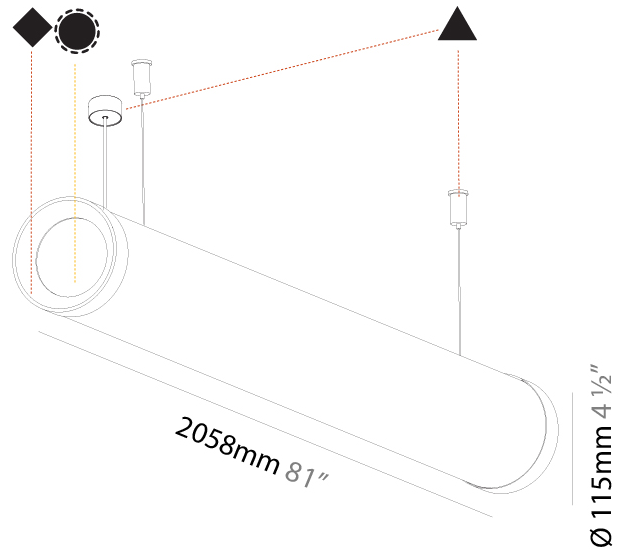

GENERAL

Series: Bunga Plus
Partner: Prolicht
Division: Architectural
Installation: Suspension
Product Type: Linear Profiles
Mounting Location: Ceiling

PHYSICAL

Shape: Cylinder
Length (mm): 2058
Length (in): 81
Width (mm): 115
Width (in): 4 1/2
Height (mm): 115
Height (in): 4 1/2
Max. Overall Height (mm): 2115
Max. Overall Height (in): 83 1/4
Weight (kg): 6.492
Weight (lbs): 14.312
Diffuser: PMMA - Opal
Fixture Finish: SSR / BKV / CWI / CRY / HAB / UFT / ITA / RUA / FTG / MYG / LOD / PUS / FRO / FUP / KIA / POP / BLS / SPG / MEY / GOH / CHC / COM / ABZ / JAG / OBR / MOS / ROR
Fixture Material: PMMA / Aluminum
Cable Details: 2000mm or 4000mm Transparent Cable
Upon Request: Cable colour - White / Black / Orange / Red

ELECTRICAL

Lamp Type: LED (Zhaga Standard)
Input Wattage (W): 35
Total Output Wattage (W): 28 / 22.8 (3500K)
Dimming: Non-Dimming / Phase Dimming (120Vac only) / 0-10V Dimming
Driver Included: Yes
Driver Location: Integrated
Driver Type: Constant Current - 120 / 277Vac
Driver Class: Class 2
Input Voltage (V): 120 - 277
Constant Current (MA): 350 / 500 (3500K)

LED

Color Temperature (°K): 3000 / 3500 / 4000
Max. Delivered Lumen (lm): 3870 / 4008 / 4090
CRI: >80 CRI
Lamp Life (hrs): 50000

OPTICAL

RATINGS AND CERTIFICATIONS

Certified By: Certified for North American Standards
IP rating: IP20