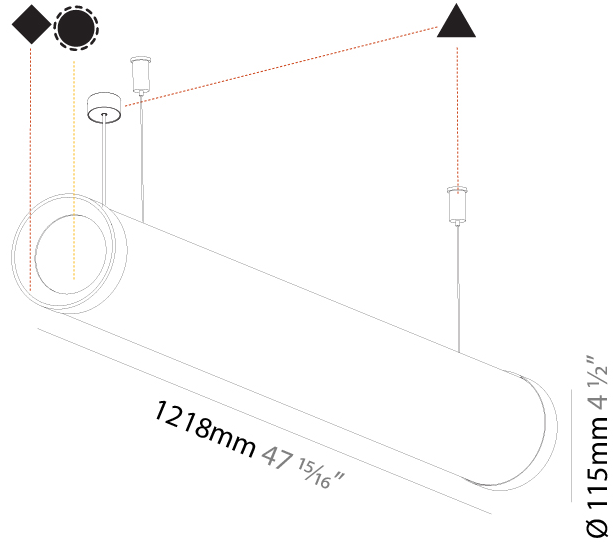

GENERAL

Series: Bunga Plus
Brand: Prolicht
Division: Architectural
Mounting Type: Suspension
Mounting Location: Ceiling
Subcategory: Profile

PHYSICAL

Shape: Cylinder
Length (mm): 1218
Length (in): 47 ¹⁵/₁₆
Width (mm): 115
Width (in): 4 ¹/₂
Height (mm): 115
Height (in): 4 ¹/₂
Max. Overall Height (mm): 2115
Max. Overall Height (in): 83 ¹/₄
Light Distribution: Omnidirectional
Weight (kg): 4.309
Weight (lbs): 9.499
Diffuser: PMMA - Opal
Fixture Finish: SSR / BKV / CWI / CRY / HAB / UFT / ITA / RUA / FTG / MYG / LOD / PUS / FRO / FUP / KIA / POP / BLS / SPG / MEY / GOH / GUM / CHC / COM / ABZ / JAG / OBR / MOS / ROR
Fixture Material: Aluminum
Cable Details: 2000mm or 6000mm Transparent Cable
Upon Request: Cable colour - White / Black / Orange / Red

ELECTRICAL

Lamp Type: LED (Zhaga Standard)
Input Wattage (W): 20
Total Output Wattage (W): 16 / 12.8 (3500K)
Dimming: Non-Dimming / Phase Dimming (120Vac only) / 0-10V Dimming
Driver Included: Yes
Driver Location: Integrated
Driver Type: Constant Current - 120 / 277Vac
Driver Class: Class 2
Input Voltage (V): 120 - 277
Constant Current (MA): 350 / 400 (3500K)

LED

Color Temperature (°K): 3000 / 3500 / 4000
Max. Delivered Lumen (lm): 2210 / 2293 / 2340
CRI: >80 CRI
Lamp Life (hrs): 50000

OPTICAL

RATINGS AND CERTIFICATIONS

Certified By: Certified for North American Standards
IP rating: IP20