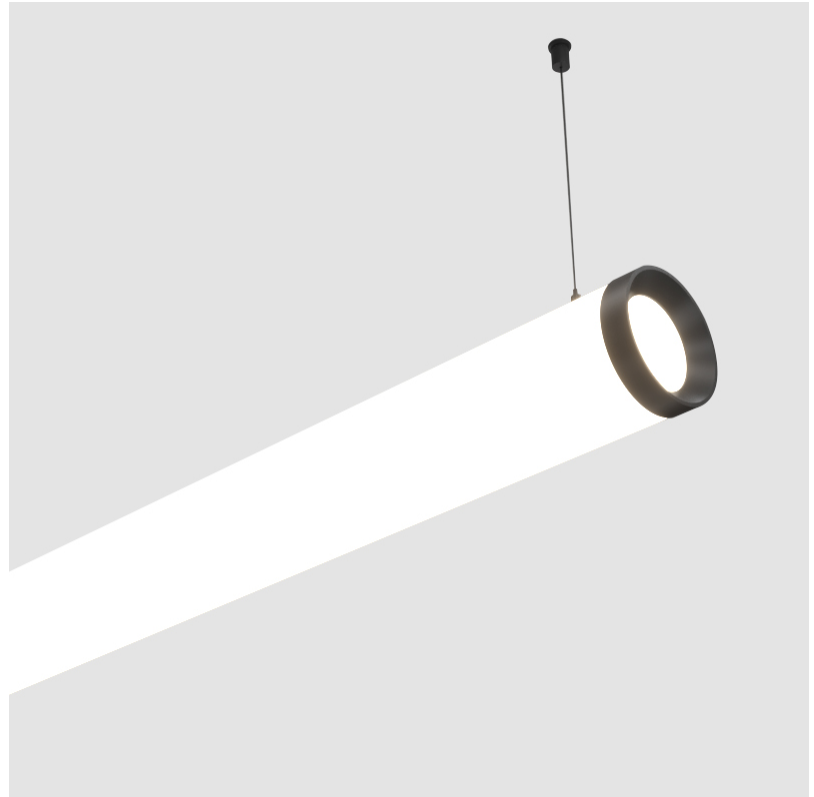

GENERAL

Series: Bunga Plus
Partner: Prolicht
Division: Architectural
Installation: Suspension
Product Type: Linear Profiles
Mounting Location: Ceiling

PHYSICAL

Shape: Cylinder
Length (mm): 1498
Length (in): 59
Width (mm): 115
Width (in): 4 1/2
Height (mm): 115
Height (in): 4 1/2
Max. Overall Height (mm): 2115
Max. Overall Height (in): 83 1/4
Weight (kg): 5.038
Weight (lbs): 11.106
Diffuser: PMMA - Opal
Fixture Finish: SSR / BKV / CWI / CRY / HAB / UFT / ITA / RUA / FTG / MYG / LOD / PUS / FRO / FUP / KIA / POP / BLS / SPG / MEY / GOH / CHC / COM / ABZ / JAG / OBR / MOS / ROR
Fixture Material: PMMA / Aluminum
Cable Details: 2000mm or 4000mm Transparent Cable
Upon Request: Cable colour - White / Black / Orange / Red

ELECTRICAL

Lamp Type: LED (Zhaga Standard)
Input Wattage (W): 25
Total Output Wattage (W): 20 / 16 (3500K)
Dimming: Non-Dimming / Phase Dimming (120Vac only) / 0-10V Dimming
Driver Included: Yes
Driver Location: Integrated
Driver Type: Constant Current - 120 / 277Vac
Driver Class: Class 2
Input Voltage (V): 120 - 277
Constant Current (MA): 350 / 500 (3500K)

LED

Color Temperature (°K): 3000 / 3500 / 4000
Max. Delivered Lumen (lm): 2770 / 2862 / 2920
CRI: >80 CRI
Lamp Life (hrs): 50000

OPTICAL

RATINGS AND CERTIFICATIONS

Certified By: Certified for North American Standards
IP rating: IP20