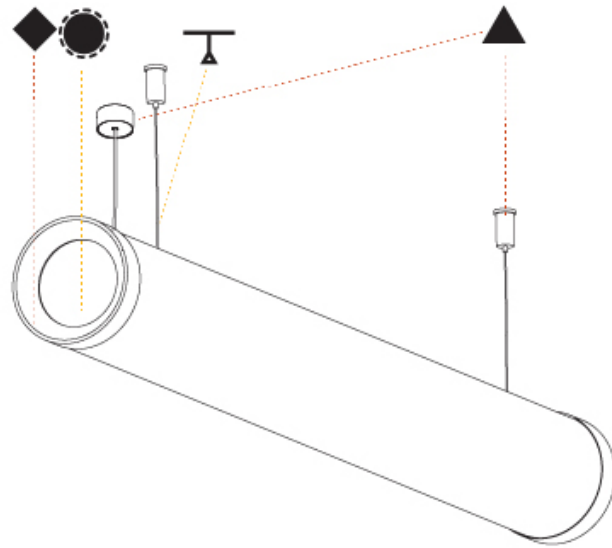

BUNGA PLUS SUSPENSION

A30703-

PROJECT
TYPE
SPECIFIER
QUANTITY
DATE